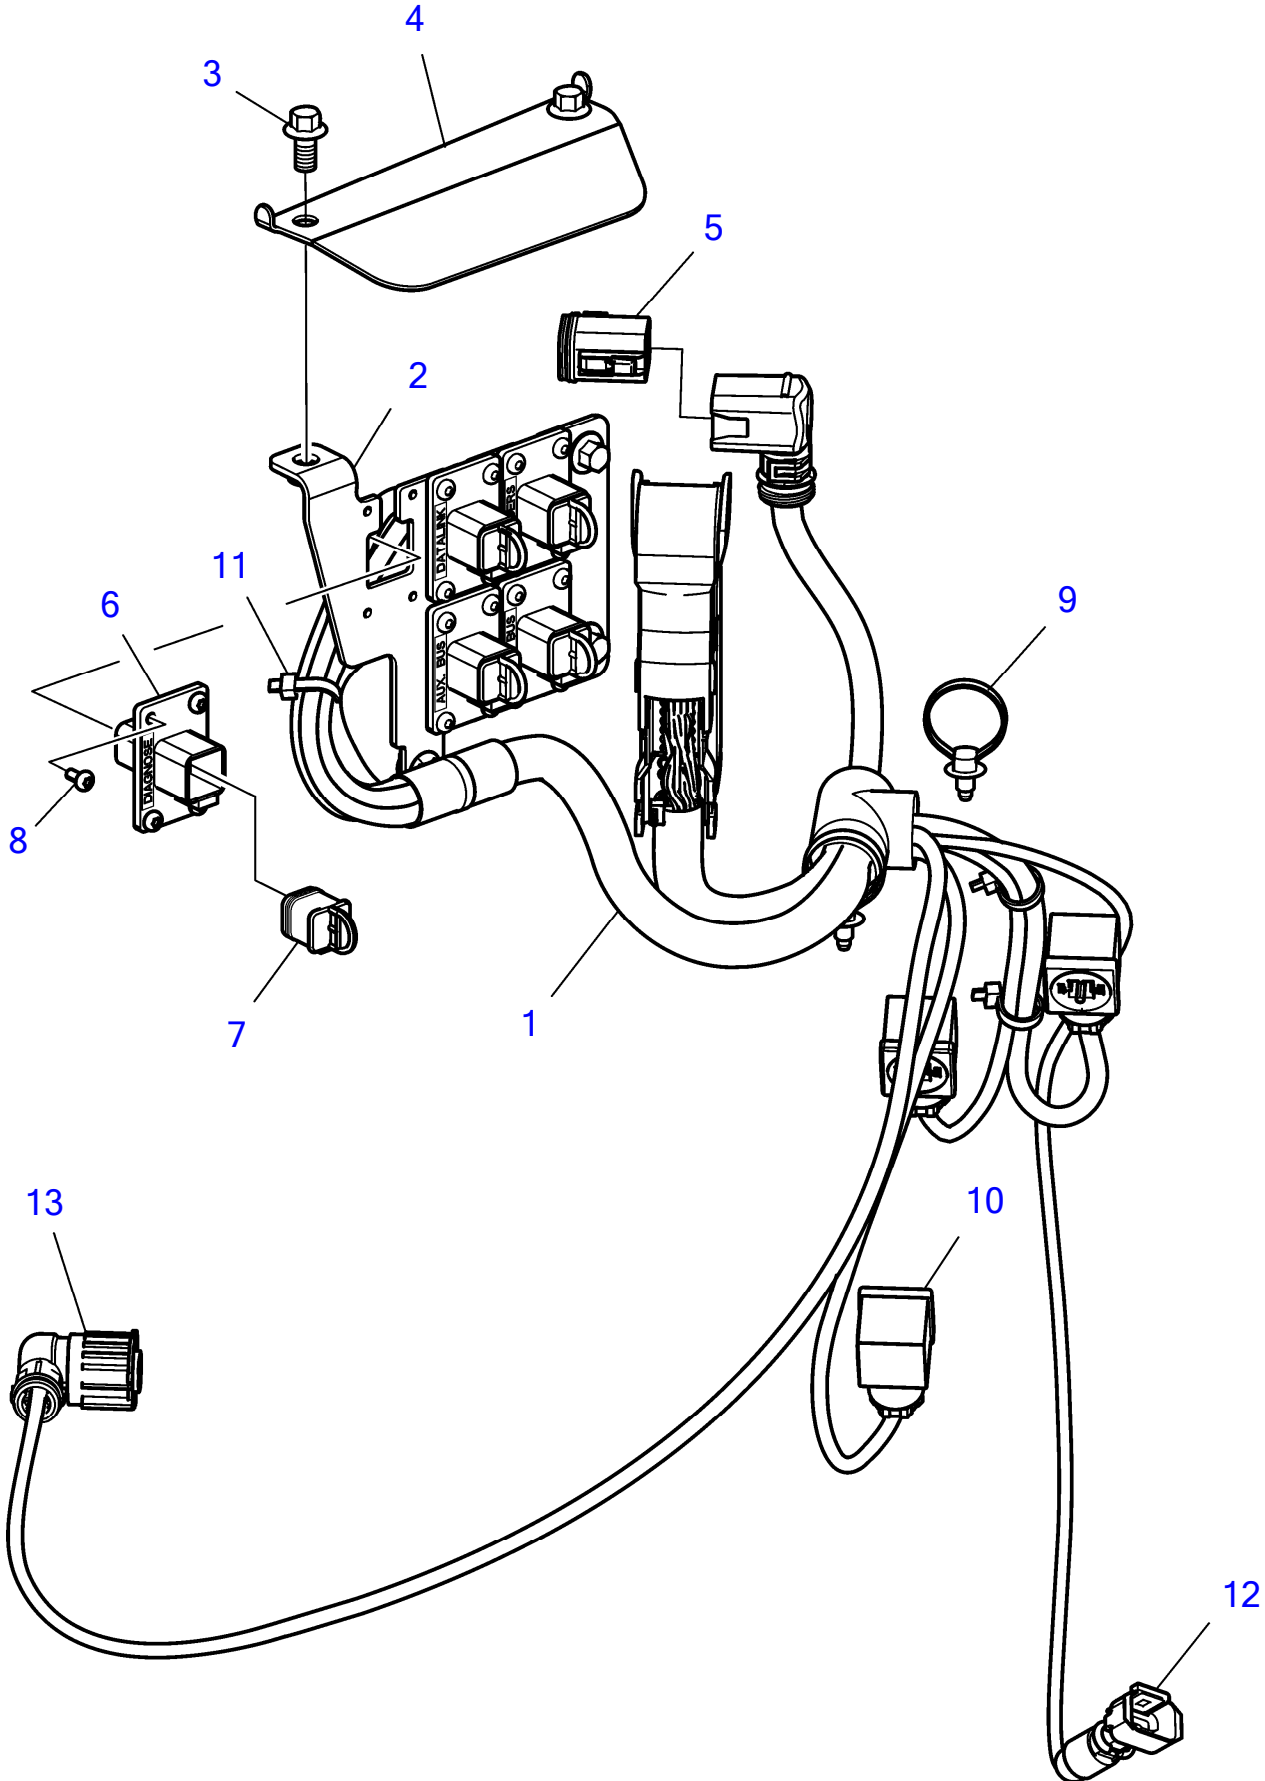

D8A1-A MP, D8A3-A MP

28945

D8A1-A MP, D8A3-A MP

REF	PART NO.	QTY	DESCRIPTION
1	22728078	1	Wiring harness
2	22478734	1	Bracket
3	984733	4	Flange screw
4	22478948	1	Bracket
5	874091	1	Housing
6	992330	5	Housing
7	3840433	5	Sealing plug
8	972399	20	Six point socket scr
9	980881	2	Cable tie
10	866664	3	Housing
11	948211	4	Cable tie
12	874368	1	Receptacle housing
13	3985621	1	Adapter